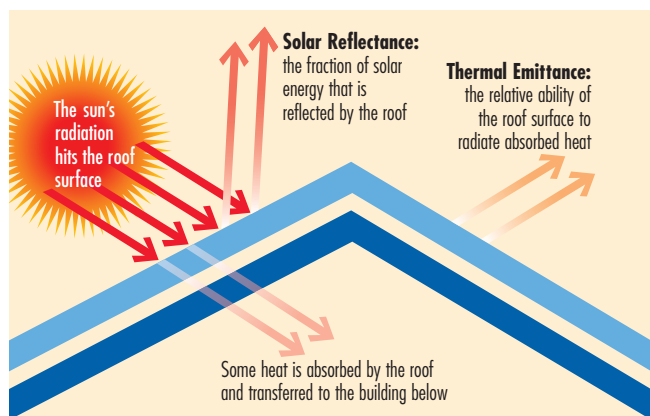

- Cooler roof temperatures
- Less wear and tear on air conditioning systems
- More energy savings
- Lower carbon dioxide emissions
- Reduced heat island effect and smog

ENERGY STAR® is for roofs too

Similar to the energy-efficient appliances in your home, roofing products can provide energy-saving qualities.

Owens Corning™ *Duration* Premium Cool roofing shingles can help reduce your energy bills when installed properly. These shingles reflect solar energy, decreasing the amount of heat transferred to a home's interior—and the amount of air conditioning needed to keep it comfortable. Actual savings will vary based on geographic location and individual building characteristics. Call 1-800-GET-PINK® or 1-888-STAR-YES for more information.

† Owens Corning strives to accurately reproduce photographs of shingles. Due to manufacturing variances, the limitations of the printing process and the variations in natural lighting, actual shingle colors and granule blends may vary from the photo. The pitch of your roof can also impact how a shingle looks on your home. We suggest that you view a roofing display or several shingles to get a better idea of the actual color. To accurately judge your shingle and color choice, we recommend that you view it on an actual roof with a pitch similar to your own roof prior to making your final selection. Color availability subject to change without notice. Ask your professional roofing contractor for samples of colors available in your area.